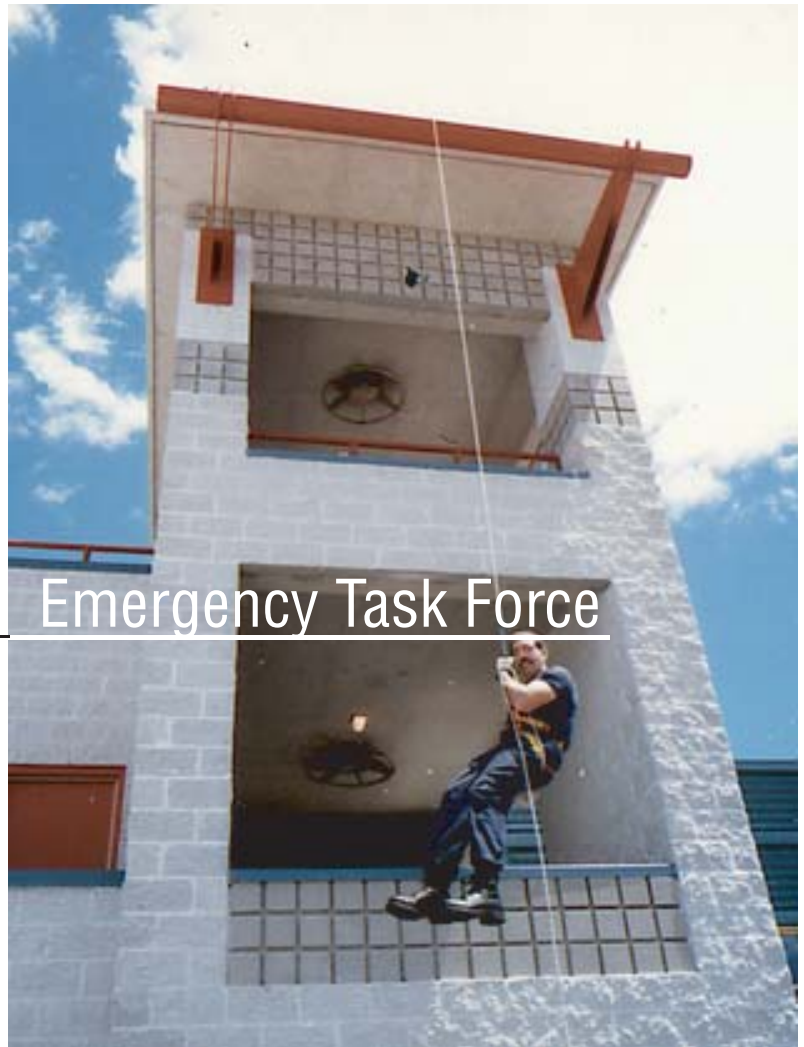

Metropolitan Toronto Police

Emergency Task Force

OWNER: Metropolitan Toronto Police

DESIGN TEAM:

- Architect:** Carruthers Shaw and Partners Ltd.
- Electrical Engineers:** MCW Consultants Ltd.
- Mechanical Engineers:** MCW Consultants Ltd.

PROJECT DESCRIPTION

2 storey plus basement facility including office space, firing range, gun cleaning, garage. Exercise rooms, rappelling tower, showers, washrooms, locker rooms and training areas.