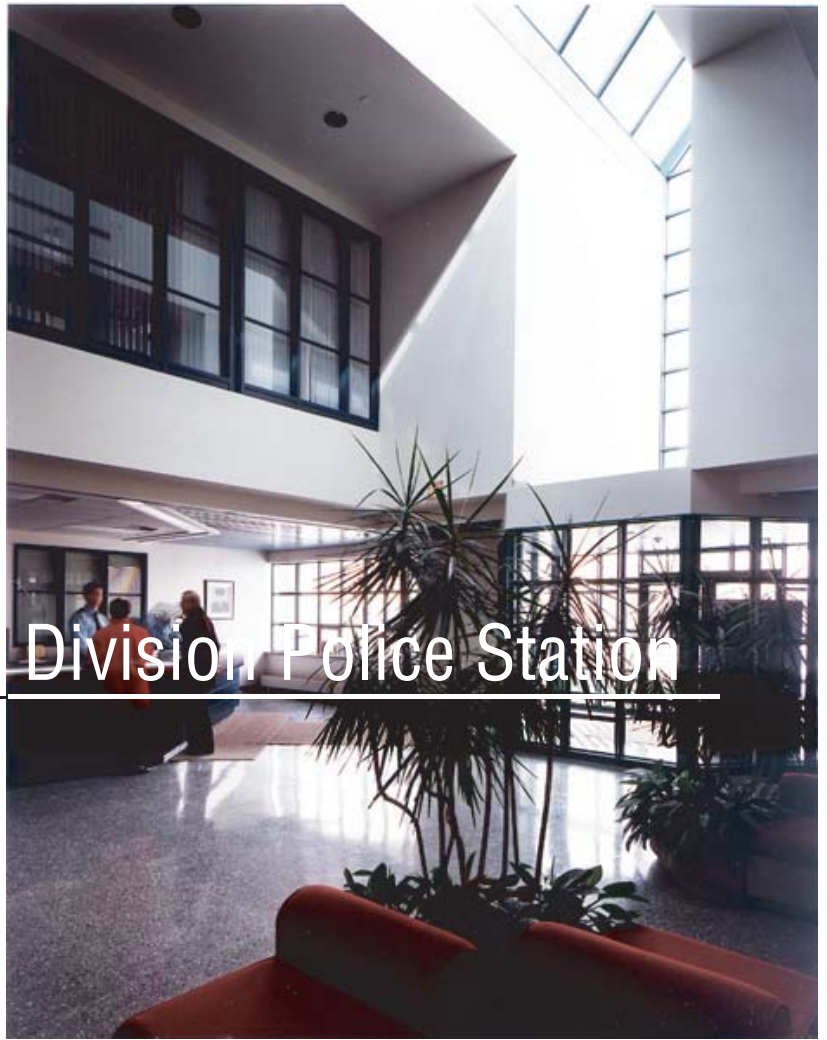

Metropolitan Toronto 31 Division Police Station

OWNER: Metropolitan Toronto Police

DESIGN TEAM: Mechanical Consultants
MCW Consultants Ltd.

Electrical Consultants
MCW Consultants Ltd.

Architect
Carruthers Shaw and Partners

PROJECT DESCRIPTION

Two storey plus basement facility including office space, interview rooms, showers, locker rooms, washrooms, community room, property room, training room and investigation rooms.