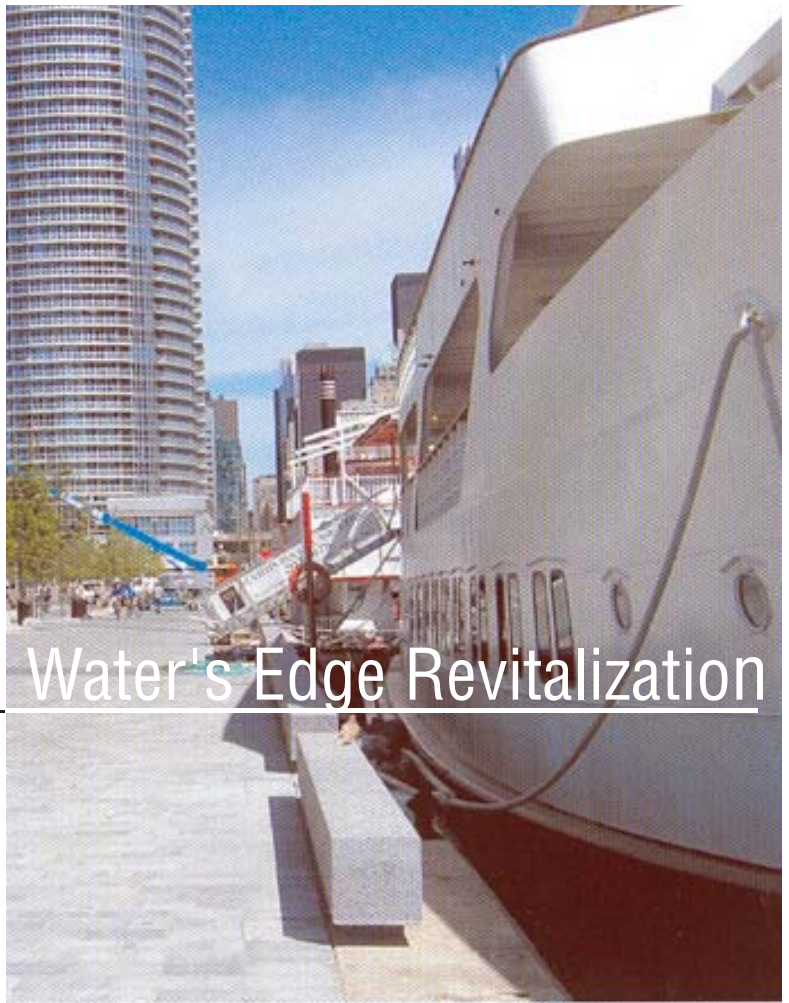

# Harbourfront Centre Water's Edge Revitalization

**OWNER:** Harbourfront

**DESIGN TEAM:** Mechanical Consultants  
MCW Consultants Ltd.

**Electrical Consultants**  
MCW Consultants Ltd.

**Contractor**  
Kenaidan Contracting Ltd.